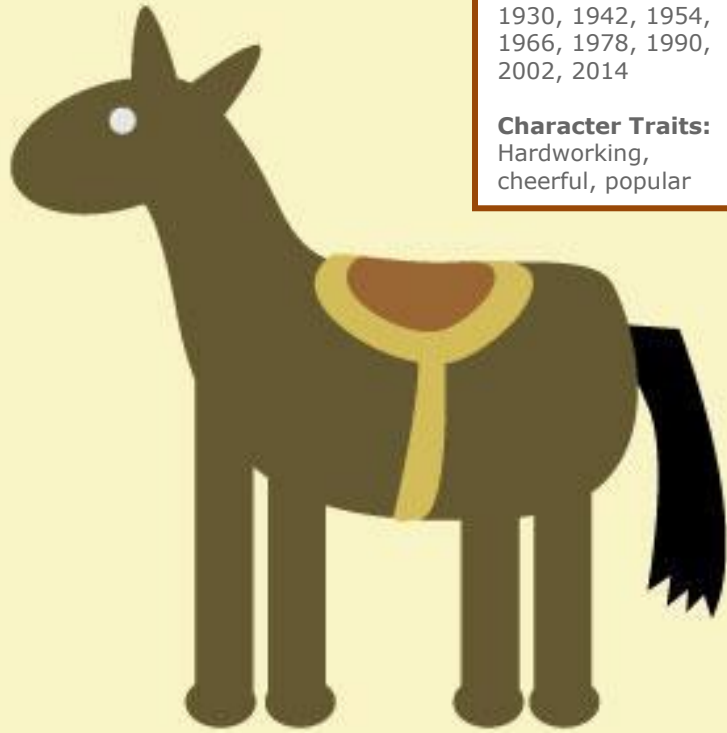

Do you know which animal symbol and the character traits are associated with your birth year?

The Rat

Years: 1912, 1924, 1936, 1948, 1960, 1972, 1984, 1996, 2008, 2020

Character Traits:
Charming and ambitious

The Rabbit

Years: 1915, 1927, 1939, 1951, 1963, 1975, 1987, 1999, 2011

Character Traits: Kind, gentle, naturally lucky, even-tempered

The Dragon

Years: 1916,
1928, 1940, 1952,
1964, 1976, 1988,
2000, 2012

Character Traits:
Intelligent,
enthusiastic, brave

The Snake

Years: 1917,
1929, 1941, 1953,
1965, 1977, 1989,
2001, 2013

Character Traits:
Romantic, wise,
strong intuition

The Horse

Years: 1918, 1930, 1942, 1954, 1966, 1978, 1990, 2002, 2014

Character Traits:
Loyal, honest, can keep a secret

The Pig

Years: 1923, 1935, 1947, 1959, 1971, 1983, 1995, 2007, 2019

Character Traits:
Tolerant, determined, kind to loved ones